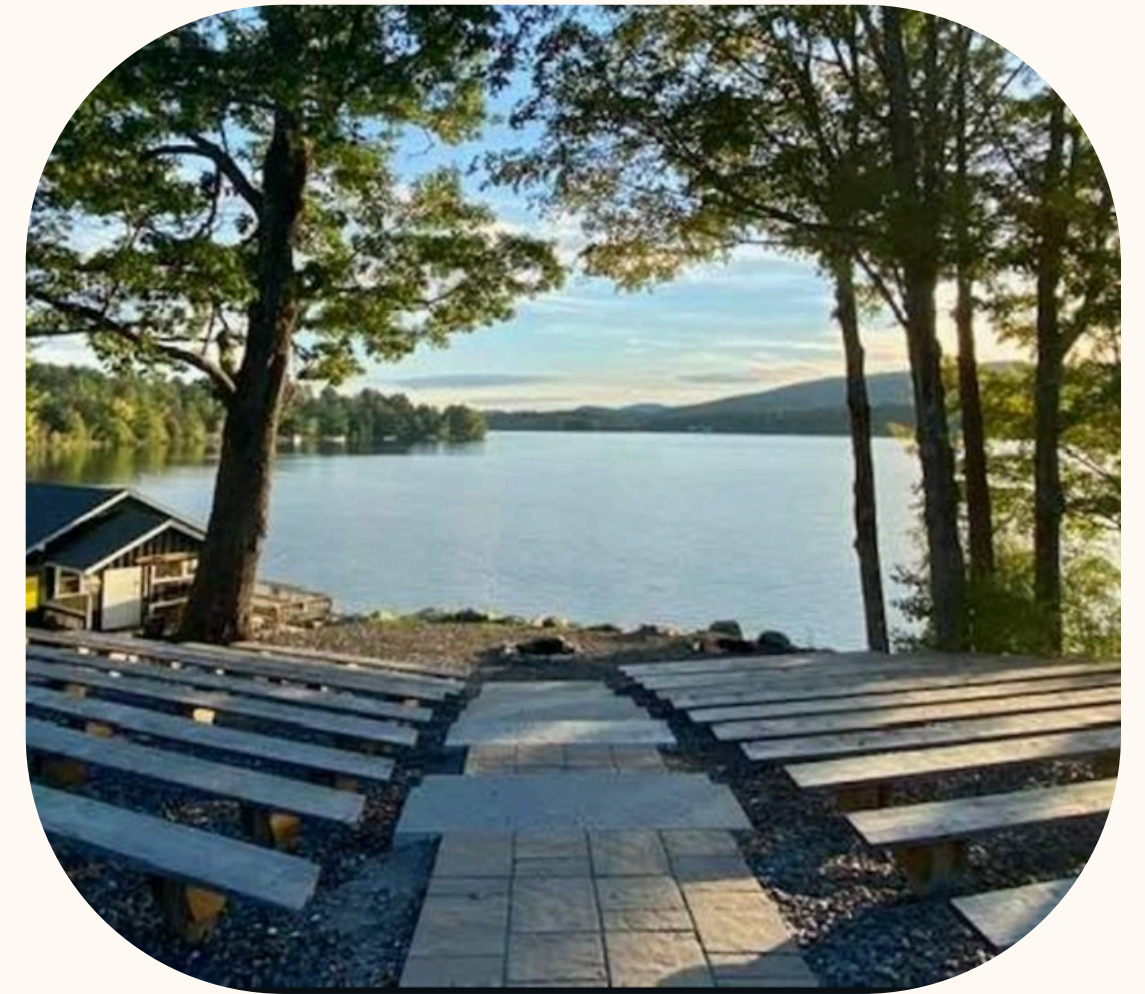

CAMPGROUNDS

AERIAL VIEW OF THE CAMPGROUNDS

CAMP MAP

AMPHITHEATER (OUTDOOR CHAPEL)

WHERE ALL OUTDOOR CHURCH SERVICES WILL BE HELD.
ALL INDOOR SERVICES WILL BE IN THE INDOOR CHAPEL AREA

EXTERIOR OF CABINS

WHERE CAMPERS &
COUNSELORS WILL STAY

ROPES COURSE

EXTERIOR OF DINING HALL

INTERIOR OF DINING HALL

WHERE CAMP WIDE
MEALS WILL OCCUR

OUTDOOR FUN